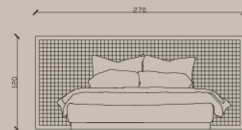

Cómodo was designed as a modern answer for Chloé bed. A square quilting, smaller than the original one emphasizes the minimalist character of the furniture. Additionally, the quilting is enclosed in a wooden, sharp-edged detailed oak frame. The legs of the bed are simple in form, finishing the whole thing. The Cómodo bed promotes relaxing moments.

EDA24-293

Linen fabric adding lightness to bed form.

Flowing texture of light solid oak referring to nature.

EDA24-293