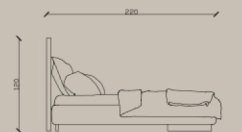

Linen fabric adding lightness to bed form.

Flowing texture of light solid oak referring to nature.

EDA24-293